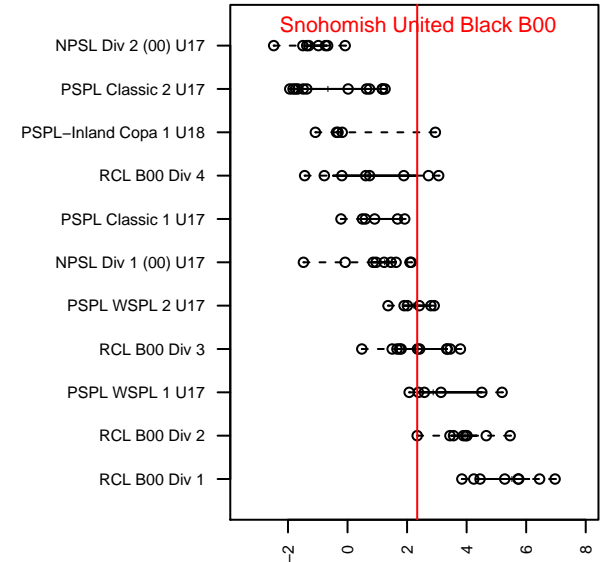

**attack and defense rating
relative to others at age
and all opponents in last 13 months**