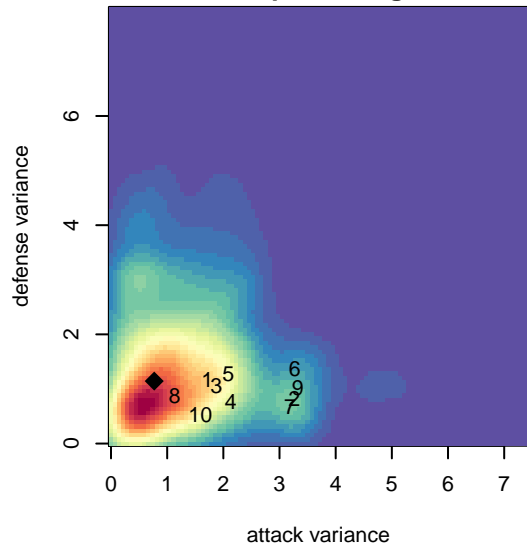

Snohomish United Black B00

Snohomish Youth SC
 Snohomish, WA
 B00 total strength=1525
 attack=11.48 defense=13.28
 fall league = RCL B00 Div 2
 notes= Sardon 2016

alt names used:
 SNOHOMISH UNITED B00 BLACK A-SARDO
 SNOHOMISH UNITED B00 BLACK A-SARDO
 SNOHOMISH UNITED BLACK A
 SNOHOMISH UNITED B00 BLACK A-SARDO
 SNOHOMISH UNITED BLACK A

Venues played:
 2016 Snohomish United Invit Gold
 2016 Nike Crossfire Challenge Gold Group U17
 2016 Bigfoot Gold U17
 2016 RCL B00 Div 2
 2016 WYS Presidents Cup B00

**attack and defense variance (black dot)
relative to other teams
and top 10 in region**