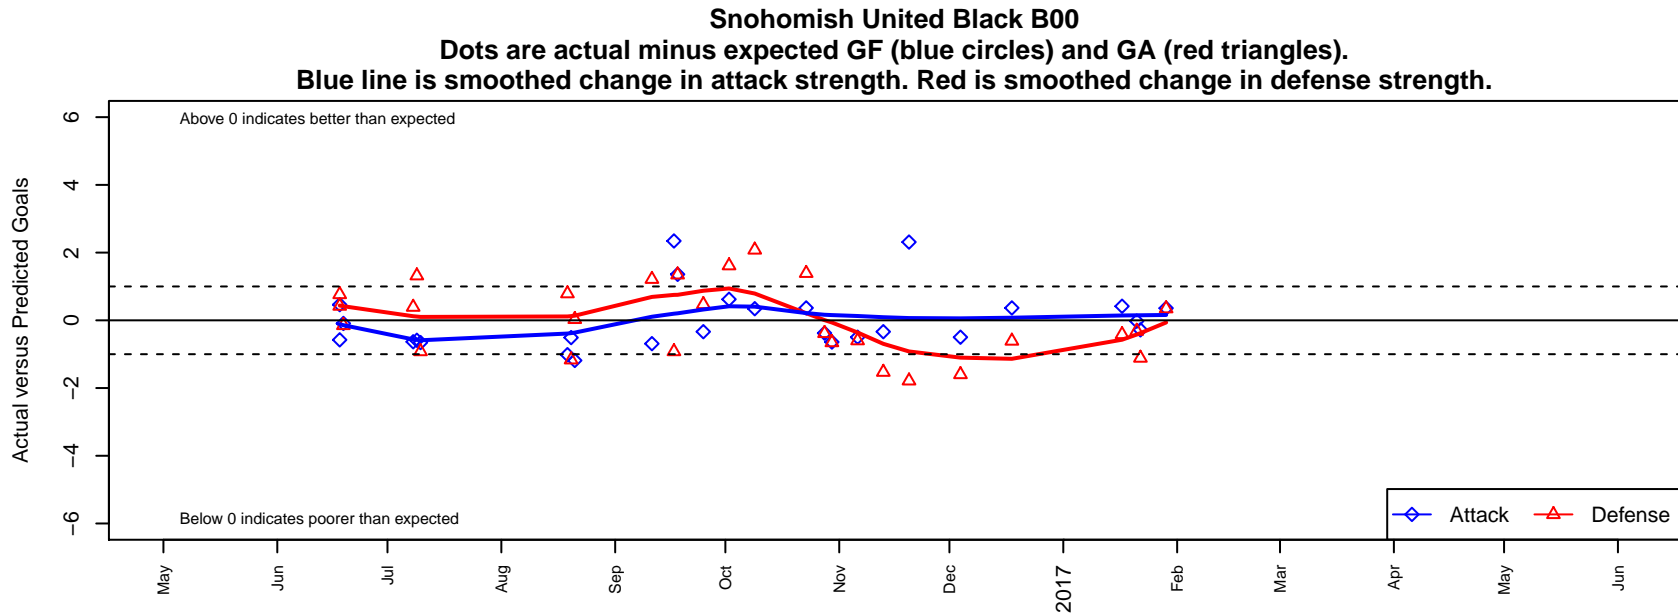

**attack and defense variance (black dot)
relative to other teams
and top 10 in region**

**attack and defense rating
relative to others at age
and all opponents in last 13 months**

Snohomish United Black B00

Snohomish Youth SC
Snohomish, WA
B00 total strength=1525
attack=11.48 defense=13.28
fall league = RCL B00 Div 2
notes= Sardon 2016

alt names used:
SNOHOMISH UNITED B00 BLACK A-SARDO
SNOHOMISH UNITED B00 BLACK A-SARDO
SNOHOMISH UNITED BLACK A
SNOHOMISH UNITED B00 BLACK A-SARDO
SNOHOMISH UNITED BLACK A

Venues played:
2016 Snohomish United Invit Gold
2016 Nike Crossfire Challenge Gold Group U17
2016 Bigfoot Gold U17
2016 RCL B00 Div 2
2016 WYS Presidents Cup B00